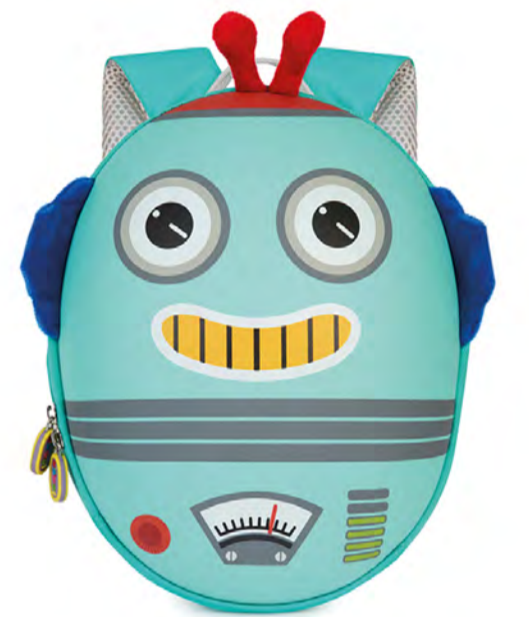

böppi

Children's Luggage Range

Spring 2021

Our boppi Tiny Trekker range is designed for the little adventurer. A complete children's luggage range including; luggage cases, backpacks and keychain pouches. Made with an ECO friendly EVA casing, ensuring a lightweight and waterproof travelling companion.

**Luggage Cases:**

All Tiny Trekker luggage cases are lightweight, sturdy and are suitable carry-on or holdall luggage for children between 3 - 8 years. Fitted with a 2-height extendable walk along handle, a carry handle and polyurethane wheels for easy transport through airports. The cases have an overall capacity of 17 litres and are fitted with an elasticated packing strap and a double zipped inner compartment. All cases are within the size requirements for cabin bags.

**Backpacks:**

All backpacks are fitted with a padded rear section and adjustable padded arm straps with a center locking clip. 2 inner storage compartments offer ample space for children's books, teddies and small toys. An inner name card and stitched holder allows for personalisation, while a safety clip and 1 metre walking strap allow for use as a walking harness for younger children.

**Keychain Pouch:**

The pouches have a 58cm spring retractable keychain and 2 inner storage compartments. Perfect for carrying interesting bits and bobs that all children like collect on their travels.